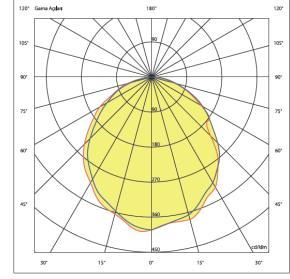

Fine

Indoor Lighting - Appliques

Order Code	W	Lm	CCT	CRI	WxLxH (mm)	Kg
01183.45.30.008	10	800	3000	Ra>80	37x532x55	0,5
01183.45.40.009	10	900	4000	Ra>80	37x532x55	0,5

TECHNICAL INFORMATION

Housing	Aluminium profile
Optics	Highly transmissive opal PC diffuser
LED Lifetime	50.000 hours
L80B50	
Mounting System	Surface

OPTICAL SPECIFICATIONS

Light Distribution	Symmetrical
Light Output Angle	120°
UGR Value	80
Color Bin Value	Mc Adams < 3
Color Temperature (CCT)	3000K/4000K

ELECTRICAL

Power (W)	10W
Power Factor	>95
Light Source	SMD Mid Power LED
Cabling	Halogen-Free
Input Voltage	220-240V / 50-60 Hz