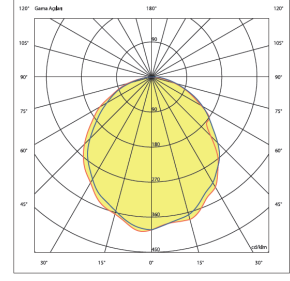

Fine

Indoor Lighting - Appliques

Order Code	W	Lm	CCT	CRI	WxLxH (mm)	Kg
01183.45.30.008	10	800	3000	Ra>80	37x532x55	0,5
01183.45.40.009	10	900	4000	Ra>80	37x532x55	0,5

TECHNICAL INFORMATION

Housing	Aluminium profile
Optics	Highly transmissive opal PC diffuser
LED Lifetime	50.000 hours
L80B50	
Mounting System	Surface

OPTICAL SPECIFICATIONS

Light Distribution	Symmetrical
Light Output Angle	120°
UGR Value	80
Color Bin Value	Mc Adams < 3
Color Temperature (CCT)	3000K/4000K

ELECTRICAL

Power (W)	10W
Power Factor	>95
Light Source	SMD Mid Power LED
Cabling	Halogen-Free
Input Voltage	220-240V / 50-60 Hz