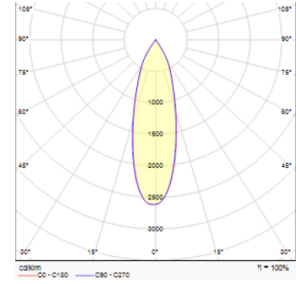

Dragon

Indoor Lighting - Spot Lighting

Colour Options

TECHNICAL INFORMATION

Housing	Aluminum Injection
Frame	Aluminum Injection
Reflector	Metalized Coated Reflector
Paint	Electrostatic Powder Paint

OPTICAL SPECIFICATIONS

Optics	Symmetrical
Light Output Angle	30° - 42°
UGR Value	UGR ≤ 19
CRI	CRI ≥ 80
Color Bin Value	Mc Adams ≤ 3

ELECTRICAL

Power (W)	28W-37W
Power Factor	>0.95
Light Source	COB LED
Cabling	Halojen-Free
Input Voltage	220-240V AC / 50-60 Hz
LED Driver	High Efficiency Constant Current Output
Ambient Temperature	-20°C / +50°C
LED Lifetime L80B50	>50.000 Hour

OPTIONAL

- DALI	- 1-10V DIM
- Tunable White	- Emergency Lighting Unit
- CRI > 90	- 2700K ~ 6500K
- Different RAL Color Options	- Plug-in Energy Input Connector
- Class-I Protection Class	- AC-DC Supply(MBS)

ASSEMBLY

Installation Type	Under Plaster
Mounting Apparatus	Steel Spring

Order Code	W	Lm	Angle	CCT	CRI	ØxH (mm)	Cut-out dimensions (mm)	Kg
05310.16.30.032	28	2241	30-42°	3000	Ra>80	Ø190x160	Ø180	1,0
05310.16.40.034	28	2450	30-42°	4000	Ra>80	Ø190x160	Ø180	1,0
05310.16.30.041	37	3000	30-42°	3000	Ra>80	Ø190x160	Ø180	1,0
05310.16.40.043	37	3200	30-42°	4000	Ra>80	Ø190x160	Ø180	1,0