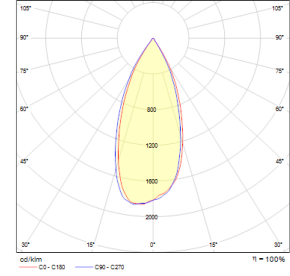

Dragon

Indoor Lighting - Spot Lighting

Colour Options

TECHNICAL INFORMATION

Housing	Aluminum Injection
Frame	Aluminum Injection
Reflector	Metalized Coated Reflector
Paint	Electrostatic Powder Paint

OPTICAL SPECIFICATIONS

Optics	Symmetrical
Light Output Angle	30° - 42°
UGR Value	UGR ≤ 19
CRI	CRI ≥ 80
Color Bin Value	Mc Adams ≤ 3

ELECTRICAL

Power (W)	28W-37W
Power Factor	>0.95
Light Source	COB LED
Cabling	Halojen-Free
Input Voltage	220-240V AC / 50-60 Hz
LED Driver	High Efficiency Constant Current Output
Ambient Temperature	-20°C / +50°C
LED Lifetime L80B50	>50.000 Hour

OPTIONAL

- DALI	- 1-10V DIM
- Tunable White	- Emergency Lighting Unit
- CRI > 90	- 2700K ~ 6500K
- Different RAL Color Options	- Plug-in Energy Input Connector
- Class-I Protection Class	- AC-DC Supply(MBS)

ASSEMBLY

Installation Type	Under Plaster
Mounting Apparatus	Steel Spring

Order Code	W	Lm	Angle	CCT	CRI	ØxH (mm)	Cut-out dimensions (mm)	Kg
05310.16.30.032	28	2241	30-42°	3000	Ra>80	Ø190x160	Ø175	1,0
05310.16.40.034	28	2450	30-42°	4000	Ra>80	Ø190x160	Ø175	1,0
05310.16.30.041	37	3000	30-42°	3000	Ra>80	Ø190x160	Ø175	1,0
05310.16.40.043	37	3200	30-42°	4000	Ra>80	Ø190x160	Ø175	1,0