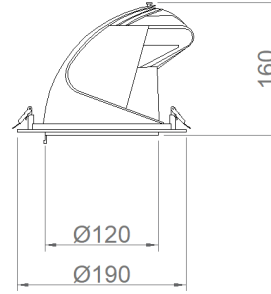

Optics	Symmetrical
Light Output Angle	30° - 42°
UGR Value	UGR ≤ 19
CRI	CRI ≥ 80
Color Bin Value	Mc Adams ≤ 3

ELECTRICAL

Power (W)	28W-37W
Power Factor	>0.95
Light Source	COB LED
Cabling	Halojen-Free
Input Voltage	220-240V AC / 50-60 Hz
LED Driver	High Efficiency Constant Current Output
Ambient Temperature	-20°C / +50°C
LED Lifetime L80B50	>50.000 Hour

ASSEMBLY

Installation Type	Under Plaster
Mounting Apparatus	Steel Spring

Order Code	W	Lm	Angle	CCT	CRI	ØxH (mm)	Cut-out dimensions (mm)	Kg
05310.16.30.032	28	2241	30-42°	3000	Ra>80	Ø190x160	Ø175	1,0
05310.16.40.034	28	2450	30-42°	4000	Ra>80	Ø190x160	Ø175	1,0
05310.16.30.041	37	3000	30-42°	3000	Ra>80	Ø190x160	Ø175	1,0
05310.16.40.043	37	3200	30-42°	4000	Ra>80	Ø190x160	Ø175	1,0