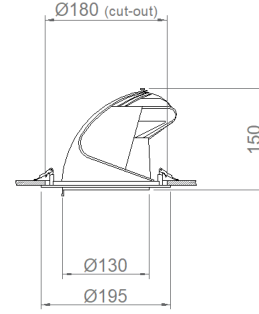

Optics	Symmetrical
Light Output Angle	30° - 42°
UGR Value	UGR ≤ 19
CRI	CRI ≥ 80
Color Bin Value	Mc Adams ≤ 3

ELECTRICAL

Power (W)	28W-37W
Power Factor	>0.95
Light Source	COB LED
Cabling	Halojen-Free
Input Voltage	220-240V AC / 50-60 Hz
LED Driver	High Efficiency Constant Current Output
Ambient Temperature	-20°C / +50°C
LED Lifetime L80B50	>50.000 Hour

ASSEMBLY

Installation Type	Under Plaster
Mounting Apparatus	Steel Spring

Order Code	W	Lm	Angle	CCT	CRI	ØxH (mm)	Cut-out dimensions (mm)	Kg
05310.16.30.032	28	2241	30-42°	3000	Ra>80	Ø190x160	Ø180	1,0
05310.16.40.034	28	2450	30-42°	4000	Ra>80	Ø190x160	Ø180	1,0
05310.16.30.041	37	3000	30-42°	3000	Ra>80	Ø190x160	Ø180	1,0
05310.16.40.043	37	3200	30-42°	4000	Ra>80	Ø190x160	Ø180	1,0