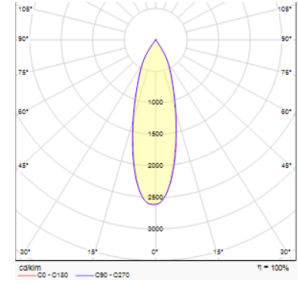

Dragon

Indoor Lighting - Spot Lighting

Colour Options

TECHNICAL INFORMATION

Housing	Aluminum Injection
Frame	Aluminum Injection
Reflector	Metalized Coated Reflector
Paint	Electrostatic Powder Paint

OPTICAL SPECIFICATIONS

Optics	Symmetrical
Light Output Angle	30° - 42°
UGR Value	UGR ≤ 19
CRI	CRI ≥ 80
Color Bin Value	Mc Adams ≤ 3

ELECTRICAL

Power (W)	28W-37W
Power Factor	>0.95
Light Source	COB LED
Cabling	Halojen-Free
Input Voltage	220-240V AC / 50-60 Hz
LED Driver	High Efficiency Constant Current Output
Ambient Temperature	-20°C / +50°C
LED Lifetime L80B50	>50.000 Hour

OPTIONAL

- DALI	- 1-10V DIM
- Tunable White	- Emergency Lighting Unit
- CRI > 90	- 2700K ~ 6500K
- Different RAL Color Options	- Plug-in Energy Input Connector
- Class-I Protection Class	- AC-DC Supply(MBS)

ASSEMBLY

Installation Type	Under Plaster
Mounting Apparatus	Steel Spring

Order Code	W	Lm	Angle	CCT	CRI	ØxH (mm)	Cut-out dimensions (mm)	Kg
05310.16.30.032	28	2241	30-42°	3000	Ra>80	Ø190x160	Ø180	1,0
05310.16.40.034	28	2450	30-42°	4000	Ra>80	Ø190x160	Ø180	1,0
05310.16.30.041	37	3000	30-42°	3000	Ra>80	Ø190x160	Ø180	1,0
05310.16.40.043	37	3200	30-42°	4000	Ra>80	Ø190x160	Ø180	1,0