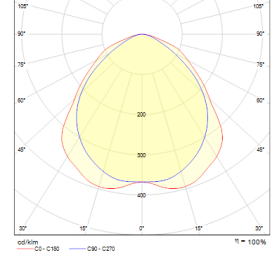

Dome-T

Indoor Lighting - Surface Mounted Lighting

Colour Options

Order Code	W	Lm	CCT	CRI	WxLxH (mm)	Kg
03119.66.40.033	41	3360	4000	Ra>80	630x630x70	4,9

TECHNICAL INFORMATION

Housing	Metal Sheet
Diffuser	High Transmittance Opal Diffuser
Paint	Electrostatic Powder Paint

OPTICAL SPECIFICATIONS

Optics	Symmetrical
Light Output Angle	120°
UGR Value	UGR ≤ 22
CRI	CRI ≥ 80
Color Bin Value	Mc Adams ≤ 3

ELECTRICAL

Power (W)	29-60W
Power Factor	>0.95
Light Source	SMD Mid Power LED
Cabling	Halogen-Free
Input Voltage	220-240V AC / 50-60 Hz
LED Driver	High Efficiency Constant Current Output
Ambient Temperature	-20°C / +50°C
LED Lifetime L80B50	>50.000 Hour