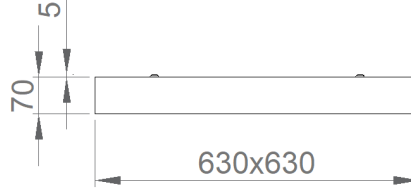

Dome-T

Indoor Lighting - Surface Mounted Lighting

Colour Options

Order Code	W	Lm	CCT	CRI	WxLxH (mm)	Kg
03119.66.40.033	41	3360	4000	Ra>80	630x630x70	4,9

TECHNICAL INFORMATION

Housing	Metal Sheet
Diffuser	High Transmittance Opal Diffuser
Paint	Electrostatic Powder Paint

OPTICAL SPECIFICATIONS

Optics	Symmetrical
Light Output Angle	120°
UGR Value	UGR ≤ 22
CRI	CRI ≥ 80
Color Bin Value	Mc Adams ≤ 3

ELECTRICAL

Power (W)	29-60W
Power Factor	>0.95
Light Source	SMD Mid Power LED
Cabling	Halogen-Free
Input Voltage	220-240V AC / 50-60 Hz
LED Driver	High Efficiency Constant Current Output
Ambient Temperature	-20°C / +50°C
LED Lifetime L80B50	>50.000 Hour