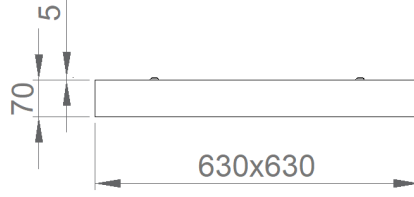

Dome-T

Indoor Lighting - Surface Mounted Lighting

Colour Options

Order Code	W	Lm	CCT	CRI	WxLxH (mm)	Kg
03119.66.30.031	41	3170	3000	Ra>80	630x630x70	4,9

TECHNICAL INFORMATION

Housing	Metal Sheet
Diffuser	High Transmittance Opal Diffuser
Paint	Electrostatic Powder Paint

OPTICAL SPECIFICATIONS

Optics	Symmetrical
Light Output Angle	120°
UGR Value	UGR ≤ 22
CRI	CRI ≥ 80
Color Bin Value	Mc Adams ≤ 3

ELECTRICAL

Power (W)	29-60W
Power Factor	>0.95
Light Source	SMD Mid Power LED
Cabling	Halogen-Free
Input Voltage	220-240V AC / 50-60 Hz
LED Driver	High Efficiency Constant Current Output
Ambient Temperature	-20°C / +50°C
LED Lifetime L80B50	>50.000 Hour