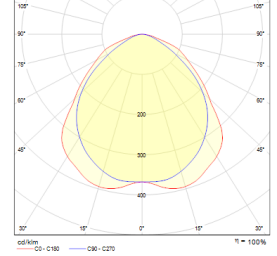

Dome-T

Indoor Lighting - Surface Mounted Lighting

Colour Options

Order Code	W	Lm	CCT	CRI	WxLxH (mm)	Kg
03119.66.30.031	41	3170	3000	Ra>80	630x630x70	4,9

TECHNICAL INFORMATION

Housing	Metal Sheet
Diffuser	High Transmittance Opal Diffuser
Paint	Electrostatic Powder Paint

OPTICAL SPECIFICATIONS

Optics	Symmetrical
Light Output Angle	120°
UGR Value	UGR ≤ 22
CRI	CRI ≥ 80
Color Bin Value	Mc Adams ≤ 3

ELECTRICAL

Power (W)	29-60W
Power Factor	>0.95
Light Source	SMD Mid Power LED
Cabling	Halogen-Free
Input Voltage	220-240V AC / 50-60 Hz
LED Driver	High Efficiency Constant Current Output
Ambient Temperature	-20°C / +50°C
LED Lifetime L80B50	>50.000 Hour