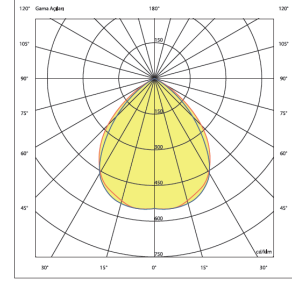

# Glare-G

Indoor Lighting - Recessed Lighting

Order Code	W	Lm	CCT	CRI	WxLxH (mm)	Ceiling Cutting (mm)	Kg
02500.66.30.028	35	3135	3000	Ra>80	595x595x70	575x575	4,5
02500.66.40.030	35	3300	4000	Ra>80	595x595x70	575x575	4,5

## OPTICAL SPECIFICATIONS

<b>Light Distribution</b>	Symmetrical
<b>Light Output Angle</b>	120°
<b>UGR Value</b>	80
<b>Color Bin Value</b>	Mc Adams < 3
<b>Color Temperature (CCT)</b>	3000K/4000K