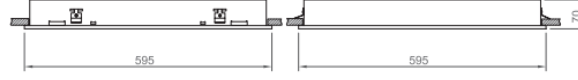

# Glare-G

Indoor Lighting - Recessed Lighting

Order Code	W	Lm	CCT	CRI	WxLxH (mm)	Ceiling Cutting (mm)	Kg
02500.66.30.028	35	3135	3000	Ra>80	595x595x70	575x575	4,5
02500.66.40.030	35	3300	4000	Ra>80	595x595x70	575x575	4,5