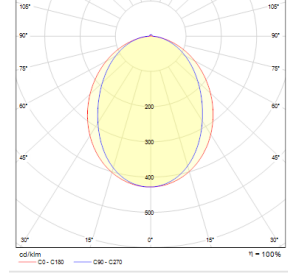

Lightline - 045

Indoor Lighting - Pendant Lighting, Linear Lighting

TECHNICAL INFORMATION

Housing	Extruded Aluminum Profile
Side Cover	Aluminum İnjection
Diffuser	Highly Transmissive Opal Diffuser
Dimensions(mm)	45(W) x 74(H)
Paint	Electrostatic Powder Paint

OPTICAL SPECIFICATIONS

Optics	Symmetrical
Light Output Angle	120°
UGR Value	UGR ≤ 22
CRI	CRI ≥ 80
Color Bin Value	Mc Adams ≤ 3

ELECTRICAL

Power (W)	15-35W
Power Factor	>0.95
Light Source	SMD Mid Power LED
Cabling	Halogen-Free
Input Voltage	220-240V AC / 50-60 Hz
LED Driver	High Efficiency Constant Current Output
Ambient Temperature	-20°C / +50°C
LED Lifetime L80B50	>50.000 Hour

OPTIONAL

- DALI	- 1-10V DIM
- Tunable White	- Emergency Lighting Unit
- CRI > 90	- 2700K ~ 6500K
- Different RAL Color Options	- Plug-in Energy Input Connector
- Class-II Protection Class	- AC-DC Supply(MBS)

ASSEMBLY

Installation Type	Surface Mounted, Pendant
Mounting Apparatus	Height Adjustable Steel Wire

Order Code	W	Lm	CCT	CRI	L (mm)	Kg
01180.47.30.015	15	1300	3000	Ra>80	575	1,8
01180.47.40.016	15	1350	4000	Ra>80	575	1,8
01180.47.30.023	22	2000	3000	Ra>80	855	2,0
01180.47.40.024	22	2300	4000	Ra>80	855	2,0
01180.47.30.030	28	2500	3000	Ra>80	1135	2,4
01180.47.40.032	28	2700	4000	Ra>80	1135	2,4
01180.47.30.039	35	3200	3000	Ra>80	1415	2,8
01180.47.40.040	35	3400	4000	Ra>80	1415	2,8