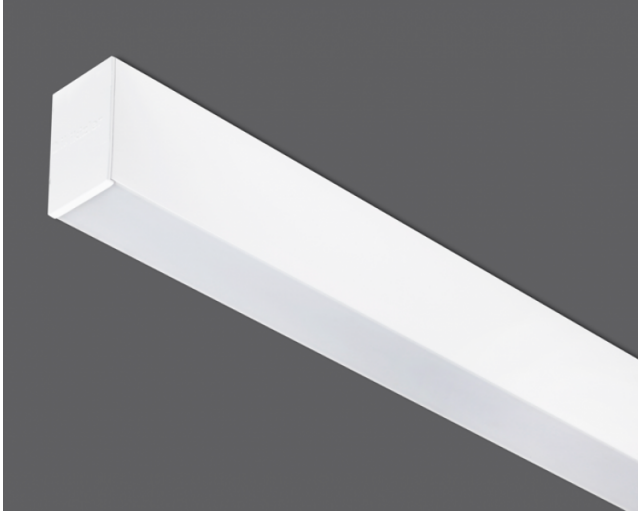

Lightline - 045

Indoor Lighting - Pendant Lighting, Linear Lighting

TECHNICAL INFORMATION

Housing	Extruded Aluminum Profile
Side Cover	Aluminum İnjection
Diffuser	Highly Transmissive Opal Diffuser
Dimensions(mm)	45(W) x 74(H)
Paint	Electrostatic Powder Paint

OPTICAL SPECIFICATIONS

Optics	Symmetrical
Light Output Angle	120°
UGR Value	UGR ≤ 22
CRI	CRI ≥ 80
Color Bin Value	Mc Adams ≤ 3

ELECTRICAL

Power (W)	15-35W
Power Factor	>0.95
Light Source	SMD Mid Power LED
Cabling	Halogen-Free
Input Voltage	220-240V AC / 50-60 Hz
LED Driver	High Efficiency Constant Current Output
Ambient Temperature	-20°C / +50°C
LED Lifetime L80B50	>50.000 Hour

OPTIONAL

- DALI	- 1-10V DIM
- Tunable White	- Emergency Lighting Unit
- CRI > 90	- 2700K ~ 6500K
- Different RAL Color Options	- Plug-in Energy Input Connector
- Class-II Protection Class	- AC-DC Supply(MBS)