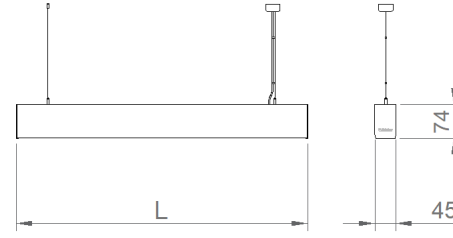

Lightline - 045

Indoor Lighting - Pendant Lighting, Linear Lighting

TECHNICAL INFORMATION

Housing	Extruded Aluminum Profile
Side Cover	Aluminum İnjection
Diffuser	Highly Transmissive Opal Diffuser
Dimensions(mm)	45(W) x 74(H)
Paint	Electrostatic Powder Paint

OPTICAL SPECIFICATIONS

Optics	Symmetrical
Light Output Angle	120°
UGR Value	UGR ≤ 22
CRI	CRI ≥ 80
Color Bin Value	Mc Adams ≤ 3

ELECTRICAL

Power (W)	15-35W
Power Factor	>0.95
Light Source	SMD Mid Power LED
Cabling	Halogen-Free
Input Voltage	220-240V AC / 50-60 Hz
LED Driver	High Efficiency Constant Current Output
Ambient Temperature	-20°C / +50°C
LED Lifetime L80B50	>50.000 Hour

ASSEMBLY

Installation Type	Surface Mounted, Pendant
Mounting Apparatus	Height Adjustable Steel Wire

Order Code	W	Lm	CCT	CRI	L (mm)	Kg
01180.47.30.015	15	1300	3000	Ra>80	575	1,8
01180.47.40.016	15	1350	4000	Ra>80	575	1,8
01180.47.30.023	22	2000	3000	Ra>80	855	2,0
01180.47.40.024	22	2300	4000	Ra>80	855	2,0
01180.47.30.030	28	2500	3000	Ra>80	1135	2,4
01180.47.40.032	28	2700	4000	Ra>80	1135	2,4
01180.47.30.039	35	3200	3000	Ra>80	1415	2,8
01180.47.40.040	35	3400	4000	Ra>80	1415	2,8