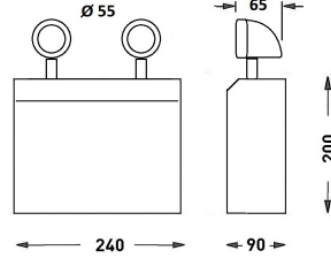

## ASSEMBLY

<b>Mounting Apparatus</b>	Metal Bracket
---------------------------	---------------

Order Code	W	Lm	Mode of Operation	Battery	WxHxL (mm)
82210.011.000	2x9	1590	Acil Kesintide	3H	90x200x240