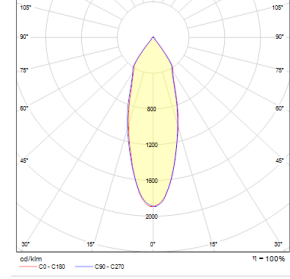

Drop

Indoor Lighting - Spot Lighting

Colour Options

Order Code	W	Lm	Angle	CCT	CRI	ØxH (mm)	Cut-out dimensions (mm)	Kg
05378.90.40.007	7	850	35°	4000	Ra>80	90x58	Ø75	0,6

TECHNICAL INFORMATION

Housing	Aluminum Injection
Frame	Aluminum Injection
Reflector	Metallized Surface Optical Reflector + Glass
Paint	Electrostatic Powder Paint

OPTICAL SPECIFICATIONS

Optics	Symmetrical
Light Output Angle	35°
UGR Value	UGR ≤ 22
CRI	CRI ≥ 80
Color Bin Value	Mc Adams ≤ 3

ELECTRICAL

Power (W)	7-12W
Power Factor	>0.95
Light Source	COB LED
Cabling	Halojen-Free
Input Voltage	220-240V AC / 50-60 Hz
LED Driver	Yüksek Verimli Sabit Akım Çıkışlı
Ambient Temperature	-20°C / +50°C
LED Lifetime L80B50	>50.000 Hour