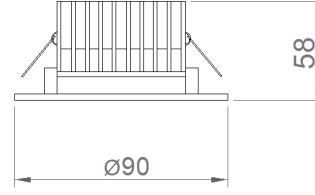

Drop

Indoor Lighting - Spot Lighting

Colour Options

Order Code	W	Lm	Angle	CCT	CRI	ØxH (mm)	Cut-out dimensions (mm)	Kg
05378.90.40.007	7	850	35°	4000	Ra>80	90x58	Ø75	0,6

TECHNICAL INFORMATION

Housing	Aluminum Injection
Frame	Aluminum Injection
Reflector	Metallized Surface Optical Reflector + Glass
Paint	Electrostatic Powder Paint

OPTICAL SPECIFICATIONS

Optics	Symmetrical
Light Output Angle	35°
UGR Value	UGR ≤ 22
CRI	CRI ≥ 80
Color Bin Value	Mc Adams ≤ 3

ELECTRICAL

Power (W)	7-12W
Power Factor	>0.95
Light Source	COB LED
Cabling	Halojen-Free
Input Voltage	220-240V AC / 50-60 Hz
LED Driver	Yüksek Verimli Sabit Akım Çıkışlı
Ambient Temperature	-20°C / +50°C
LED Lifetime L80B50	>50.000 Hour