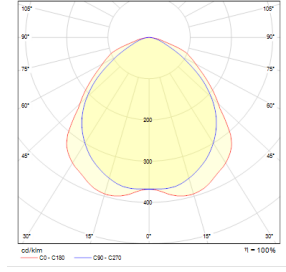

Dome-G

Indoor Lighting - Recessed Lighting

Colour Options

Order Code	W	Lm	CCT	CRI	WxLxH (mm)	Ceiling Cutting (mm)	Kg
02115.66.40.056	60	3600	4000	Ra>80	595x595x80	575x575	4,7

TECHNICAL INFORMATION

Body & Frame	Metal Sheet
Diffuser	High Transmittance Opal Diffuser
Paint	Electrostatic Powder Paint

OPTICAL SPECIFICATIONS

Optics	Direct-Indirect
Light Output Angle	120°
UGR Value	UGR ≤ 19
CRI	CRI ≥ 80
Color Bin Value	Mc Adams ≤ 3

ELECTRICAL

Power (W)	29-60W
Power Factor	>0.95
Light Source	SMD Mid Power LED
Cabling	Halogen-Free
Input Voltage	220-240V AC / 50-60 Hz
LED Driver	High Efficiency Constant Current Output
Ambient Temperature	-20°C / +50°C
LED Lifetime L80B50	>50.000 Hour