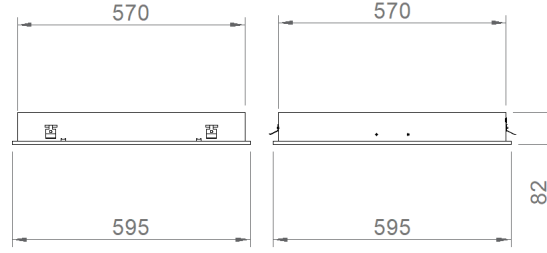

Dome-G

Indoor Lighting - Recessed Lighting

Colour Options

Order Code	W	Lm	CCT	CRI	WxLxH (mm)	Ceiling Cutting (mm)	Kg
02115.66.40.056	60	3600	4000	Ra>80	595x595x80	575x575	4,7

TECHNICAL INFORMATION

Body & Frame	Metal Sheet
Diffuser	High Transmittance Opal Diffuser
Paint	Electrostatic Powder Paint

OPTICAL SPECIFICATIONS

Optics	Direct-Indirect
Light Output Angle	120°
UGR Value	UGR ≤ 19
CRI	CRI ≥ 80
Color Bin Value	Mc Adams ≤ 3

ELECTRICAL

Power (W)	29-60W
Power Factor	>0.95
Light Source	SMD Mid Power LED
Cabling	Halogen-Free
Input Voltage	220-240V AC / 50-60 Hz
LED Driver	High Efficiency Constant Current Output
Ambient Temperature	-20°C / +50°C
LED Lifetime L80B50	>50.000 Hour