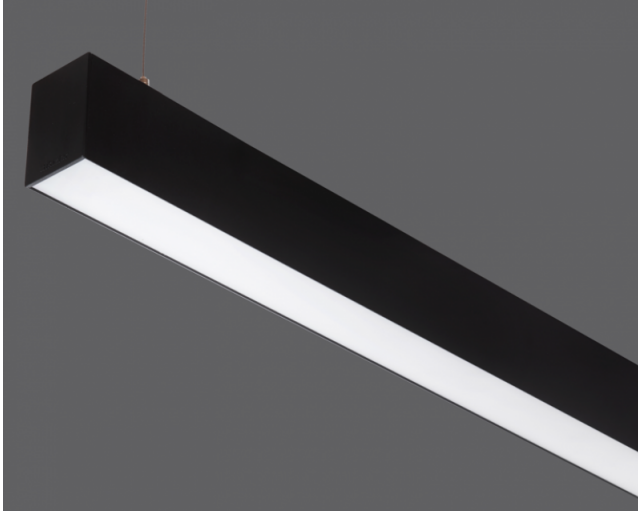

Lightline - 058

Indoor Lighting - Pendant Lighting, Linear Lighting, Surface Mounted Lighting

TECHNICAL INFORMATION

Housing	Extruded Aluminum Profile
Side Cover	Aluminum İnjection
Diffuser	Highly Transmissive Opal Diffuser
Dimensions(mm)	58(W) x 82(H)
Paint	Electrostatic Powder Paint

OPTICAL SPECIFICATIONS

Optics	Symmetrical
Light Output Angle	120°
UGR Value	UGR ≤ 22
CRI	CRI ≥ 80
Color Bin Value	Mc Adams ≤ 3

ELECTRICAL

Power (W)	15-62W
Power Factor	>0.95
Light Source	SMD Mid Power LED
Cabling	Halogen-Free
Input Voltage	220-240V AC / 50-60 Hz
LED Driver	High Efficiency Constant Current Output
Ambient Temperature	-20°C / +50°C
LED Lifetime L80B50	>50.000 Hour

OPTIONAL

- DALI	- 1-10V DIM
- Tunable White	- Emergency Lighting Unit
- CRI > 90	- 2700K ~ 6500K
- Different RAL Color Options	- Plug-in Connector
- Class-II Protection Class	- AC-DC Supply(MBS)

ASSEMBLY