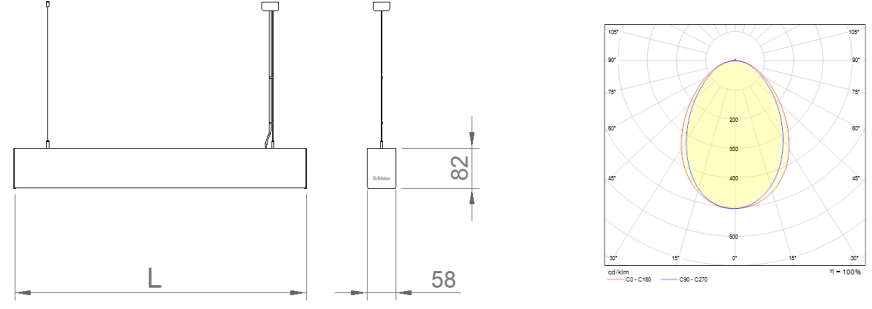

Lightline - 058

Indoor Lighting - Pendant Lighting, Linear Lighting, Surface Mounted Lighting

TECHNICAL INFORMATION

Housing	Extruded Aluminum Profile
Side Cover	Aluminum İnjection
Diffuser	Highly Transmissive Opal Diffuser
Dimensions(mm)	58(W) x 82(H)
Paint	Electrostatic Powder Paint

OPTICAL SPECIFICATIONS

Optics	Symmetrical
Light Output Angle	120°
UGR Value	UGR ≤ 22
CRI	CRI ≥ 80
Color Bin Value	Mc Adams ≤ 3

ELECTRICAL

Power (W)	15-62W
Power Factor	>0.95
Light Source	SMD Mid Power LED
Cabling	Halogen-Free
Input Voltage	220-240V AC / 50-60 Hz
LED Driver	High Efficiency Constant Current Output
Ambient Temperature	-20°C / +50°C
LED Lifetime L80B50	>50.000 Hour

OPTIONAL

- DALI	- 1-10V DIM
- Tunable White	- Emergency Lighting Unit
- CRI > 90	- 2700K ~ 6500K
- Different RAL Color Options	- Plug-in Connector
- Class-II Protection Class	- AC-DC Supply(MBS)

ASSEMBLY

Installation Type	Surface Mounted, Pendant
Mounting Apparatus	Height Adjustable Steel Wire

Order Code	W	Lm	CCT	CRI	L (mm)	Kg
01180.57.30.064	62	5640	3000	Ra>80	1695	3,7