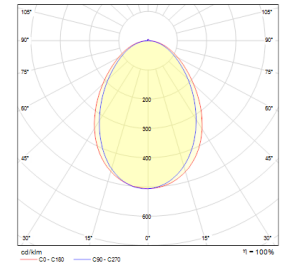

Order Code	W	Lm	CCT	CRI	L (mm)	Kg
01180.57.30.015	16	1450	3000	Ra>80	575	1,3
01180.57.40.016	16	1570	4000	Ra>80	575	1,3
01180.57.30.021	21	1680	3000	Ra>80	575	1,3
01180.57.40.022	21	1770	4000	Ra>80	575	1,3
01180.57.30.023	22	1950	3000	Ra>80	855	2,0
01180.57.40.024	22	2075	4000	Ra>80	855	2,0
01180.57.30.032	31	2700	3000	Ra>80	855	2,0
01180.57.40.033	31	2800	4000	Ra>80	855	2,0
01180.57.30.031	29	2550	3000	Ra>80	1135	2,7
01180.57.40.032	29	2800	4000	Ra>80	1135	2,7
01180.57.30.043	42	3900	3000	Ra>80	1135	2,7
01180.57.40.044	42	4200	4000	Ra>80	1135	2,7
01180.57.30.038	36	3200	3000	Ra>80	1415	3,2
01180.57.40.039	36	3350	4000	Ra>80	1415	3,2
01180.57.30.053	52	4750	3000	Ra>80	1415	3,2
01180.57.40.055	52	5050	4000	Ra>80	1415	3,2
01180.57.30.046	43	3900	3000	Ra>80	1695	3,7
01180.57.40.048	43	4100	4000	Ra>80	1695	3,7
01180.57.30.064	62	5640	3000	Ra>80	1695	3,7
01180.57.40.066	62	5900	4000	Ra>80	1695	3,7