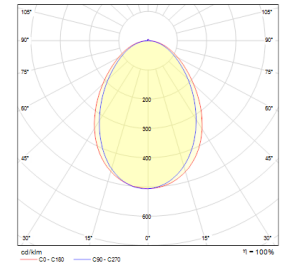

Order Code	W	Lm	CCT	CRI	L (mm)	Kg
01180.57.30.015	16	1450	3000	Ra>80	575	1,3
01180.57.40.016	16	1570	4000	Ra>80	575	1,3
01180.57.30.021	21	1680	3000	Ra>80	575	1,3
01180.57.40.022	21	1770	4000	Ra>80	575	1,3
01180.57.30.023	22	1950	3000	Ra>80	855	2,0
01180.57.40.024	22	2075	4000	Ra>80	855	2,0
01180.57.30.032	31	2700	3000	Ra>80	855	2,0
01180.57.40.033	31	2800	4000	Ra>80	855	2,0
01180.57.30.031	29	2400	3000	Ra>80	1135	2,7
01180.57.40.032	29	2500	4000	Ra>80	1135	2,7
01180.57.30.043	42	3900	3000	Ra>80	1135	2,7
01180.57.40.044	42	4200	4000	Ra>80	1135	2,7
01180.57.30.038	36	3200	3000	Ra>80	1415	3,2
01180.57.40.039	36	3350	4000	Ra>80	1415	3,2
01180.57.30.053	52	4750	3000	Ra>80	1415	3,2
01180.57.40.055	52	5050	4000	Ra>80	1415	3,2
01180.57.30.046	43	3900	3000	Ra>80	1695	3,7
01180.57.40.048	43	4100	4000	Ra>80	1695	3,7
01180.57.30.064	62	5640	3000	Ra>80	1695	3,7
01180.57.40.066	62	5900	4000	Ra>80	1695	3,7