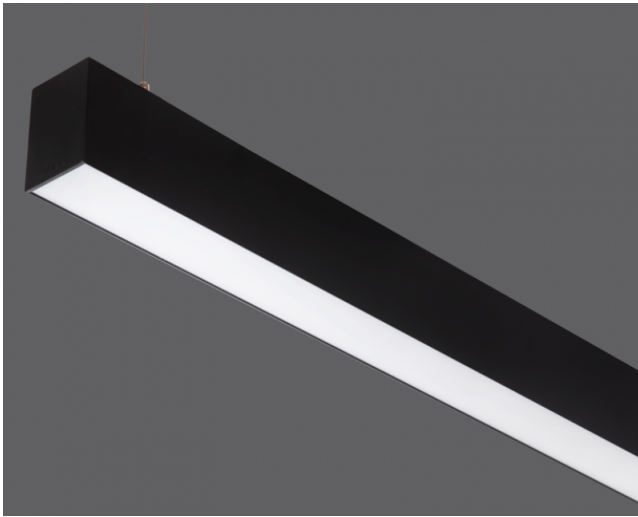

Lightline - 058

Indoor Lighting - Pendant Lighting, Linear Lighting, Surface Mounted Lighting

Colour Options

TECHNICAL INFORMATION

Housing	Extruded Aluminum Profile
Side Cover	Aluminum Injection
Diffuser	Highly Transmissive Opal Diffuser
Dimensions(mm)	58(W) x 82(H)
Paint	Electrostatic Powder Paint

OPTICAL SPECIFICATIONS

Optics	Symmetrical
Light Output Angle	120°
UGR Value	UGR ≤ 22
CRI	CRI ≥ 80
Color Bin Value	Mc Adams ≤ 3

ELECTRICAL

Power (W)	15-62W
Power Factor	>0.95
Light Source	SMD Mid Power LED
Cabling	Halogen-Free
Input Voltage	220-240V AC / 50-60 Hz
LED Driver	High Efficiency Constant Current Output
Ambient Temperature	-20°C / +50°C
LED Lifetime L80B50	>50.000 Hour

OPTIONAL

- DALI	- 1-10V DIM
- Tunable White	- Emergency Lighting Unit
- CRI > 90	- 2700K ~ 6500K
- Different RAL Color Options	- Plug-in Connector
- Class-II Protection Class	- AC-DC Supply(MBS)

ASSEMBLY