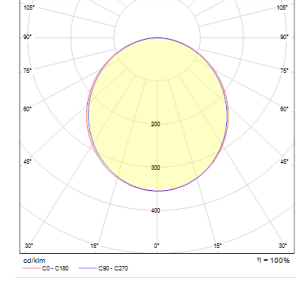

Lightline - 075

Indoor Lighting - Linear Lighting

Colour Options

TECHNICAL INFORMATION

Housing	Extruded Aluminum Profile
Side Cover	Metal Cover
Diffuser	Highly Transmissive Opal Diffuser
Paint	Electrostatic Powder Paint
Dimensions(mm)	75(W) x 82(H)

OPTICAL SPECIFICATIONS

Optics	Symmetrical
Light Output Angle	120°
UGR Value	UGR ≤ 22
CRI	CRI ≥ 80
Color Bin Value	Mc Adams ≤ 3

ELECTRICAL

Power (W)	15-62W
Power Factor	>0.95
Light Source	SMD Mid Power LED
Cabling	Halogen-Free
Input Voltage	220-240V AC / 50-60 Hz
LED Driver	High Efficiency Constant Current Output
Ambient Temperature	-20°C / +50°C
LED Lifetime L80B50	>50.000 Hour

OPTIONAL

- DALI	- 1-10V DIM
- Tunable White	- Emergency Lighting Unit
- CRI > 90	- 2700K ~ 6500K
- Different RAL Color Options	- Plug-in Connector
- Class-II Protection Class	- AC-DC Supply(MBS)

ASSEMBLY

Installation Type Under Plaster

Order Code	W	Lm	CCT	CRI	L (mm)	Ceiling Cutting (mm)	Kg
02155.71.40.066	62	5940	4000	Ra>80	1710	65x1700	2,75