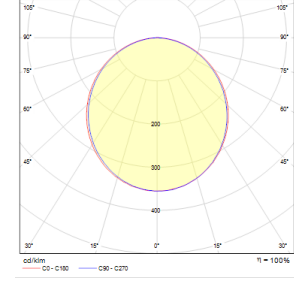

Lightline - 075

Indoor Lighting - Linear Lighting

Colour Options

TECHNICAL INFORMATION

Housing	Extruded Aluminum Profile
Side Cover	Metal Cover
Diffuser	Highly Transmissive Opal Diffuser
Paint	Electrostatic Powder Paint
Dimensions(mm)	75(W) x 82(H)

OPTICAL SPECIFICATIONS

Optics	Symmetrical
Light Output Angle	120°
UGR Value	UGR ≤ 22
CRI	CRI ≥ 80
Color Bin Value	Mc Adams ≤ 3

ELECTRICAL

Power (W)	15-62W
Power Factor	>0.95
Light Source	SMD Mid Power LED
Cabling	Halogen-Free
Input Voltage	220-240V AC / 50-60 Hz
LED Driver	High Efficiency Constant Current Output
Ambient Temperature	-20°C / +50°C
LED Lifetime L80B50	>50.000 Hour

OPTIONAL

- DALI	- 1-10V DIM
- Tunable White	- Emergency Lighting Unit
- CRI > 90	- 2700K ~ 6500K
- Different RAL Color Options	- Plug-in Connector
- Class-II Protection Class	- AC-DC Supply(MBS)

ASSEMBLY

Installation Type Under Plaster

Order Code	W	Lm	CCT	CRI	L (mm)	Ceiling Cutting (mm)	Kg
02155.71.40.055	52	5500	4000	Ra>80	1430	65x1420	2,3