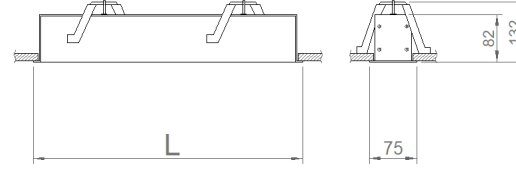

Lightline - 075

Indoor Lighting - Linear Lighting

Colour Options

TECHNICAL INFORMATION

Housing	Extruded Aluminum Profile
Side Cover	Metal Cover
Diffuser	Highly Transmissive Opal Diffuser
Paint	Electrostatic Powder Paint
Dimensions(mm)	75(W) x 82(H)

OPTICAL SPECIFICATIONS

Optics	Symmetrical
Light Output Angle	120°
UGR Value	UGR ≤ 22
CRI	CRI ≥ 80
Color Bin Value	Mc Adams ≤ 3

ELECTRICAL

Power (W)	15-62W
Power Factor	>0.95
Light Source	SMD Mid Power LED
Cabling	Halogen-Free
Input Voltage	220-240V AC / 50-60 Hz
LED Driver	High Efficiency Constant Current Output
Ambient Temperature	-20°C / +50°C
LED Lifetime L80B50	>50.000 Hour

OPTIONAL

- DALI	- 1-10V DIM
- Tunable White	- Emergency Lighting Unit
- CRI > 90	- 2700K ~ 6500K
- Different RAL Color Options	- Plug-in Connector
- Class-II Protection Class	- AC-DC Supply(MBS)

ASSEMBLY

Installation Type Under Plaster

Order Code	W	Lm	CCT	CRI	L (mm)	Ceiling Cutting (mm)	Kg
02155.71.40.055	52	5500	4000	Ra>80	1430	65x1420	2,3