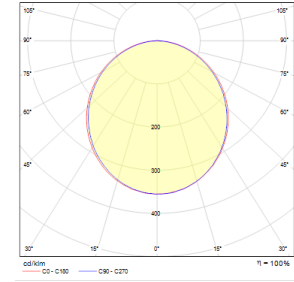

Lightline - 075

Indoor Lighting - Linear Lighting

Colour Options

TECHNICAL INFORMATION

Housing	Extruded Aluminum Profile
Side Cover	Metal Cover
Diffuser	Highly Transmissive Opal Diffuser
Paint	Electrostatic Powder Paint
Dimensions(mm)	75(W) x 82(H)

OPTICAL SPECIFICATIONS

Optics	Symmetrical
Light Output Angle	120°
UGR Value	UGR ≤ 22
CRI	CRI ≥ 80
Color Bin Value	Mc Adams ≤ 3

ELECTRICAL

Power (W)	15-62W
Power Factor	>0.95
Light Source	SMD Mid Power LED
Cabling	Halogen-Free
Input Voltage	220-240V AC / 50-60 Hz
LED Driver	High Efficiency Constant Current Output
Ambient Temperature	-20°C / +50°C
LED Lifetime L80B50	>50.000 Hour

OPTIONAL

- DALI	- 1-10V DIM
- Tunable White	- Emergency Lighting Unit
- CRI > 90	- 2700K ~ 6500K
- Different RAL Color Options	- Plug-in Connector
- Class-II Protection Class	- AC-DC Supply(MBS)

ASSEMBLY

Installation Type Under Plaster

Order Code	W	Lm	CCT	CRI	L (mm)	Ceiling Cutting (mm)	Kg
02155.71.30.053	52	4750	3000	Ra>80	1430	65x1420	2,3