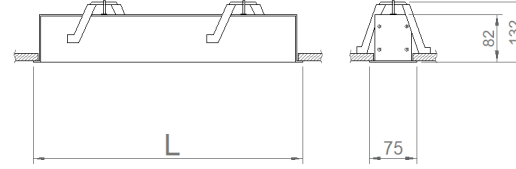

Lightline - 075

Indoor Lighting - Linear Lighting

Colour Options

TECHNICAL INFORMATION

Housing	Extruded Aluminum Profile
Side Cover	Metal Cover
Diffuser	Highly Transmissive Opal Diffuser
Paint	Electrostatic Powder Paint
Dimensions(mm)	75(W) x 82(H)

OPTICAL SPECIFICATIONS

Optics	Symmetrical
Light Output Angle	120°
UGR Value	UGR ≤ 22
CRI	CRI ≥ 80
Color Bin Value	Mc Adams ≤ 3

ELECTRICAL

Power (W)	15-62W
Power Factor	>0.95
Light Source	SMD Mid Power LED
Cabling	Halogen-Free
Input Voltage	220-240V AC / 50-60 Hz
LED Driver	High Efficiency Constant Current Output
Ambient Temperature	-20°C / +50°C
LED Lifetime L80B50	>50.000 Hour

OPTIONAL

- DALI	- 1-10V DIM
- Tunable White	- Emergency Lighting Unit
- CRI > 90	- 2700K ~ 6500K
- Different RAL Color Options	- Plug-in Connector
- Class-II Protection Class	- AC-DC Supply(MBS)

ASSEMBLY

Installation Type Under Plaster

Order Code	W	Lm	CCT	CRI	L (mm)	Ceiling Cutting (mm)	Kg
02155.71.30.053	52	4750	3000	Ra>80	1430	65x1420	2,3