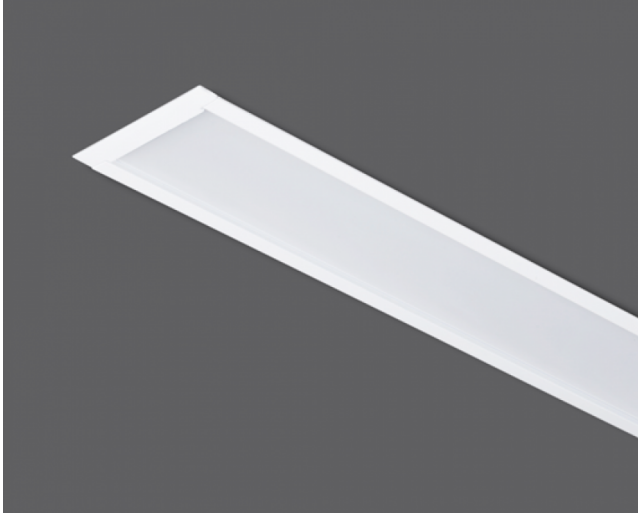

# Lightline - 075

Indoor Lighting - Linear Lighting

## TECHNICAL INFORMATION

<b>Housing</b>	Extruded Aluminum Profile
<b>Side Cover</b>	Metal Cover
<b>Diffuser</b>	Highly Transmissive Opal Diffuser
<b>Paint</b>	Electrostatic Powder Paint
<b>Dimensions(mm)</b>	75(W) x 82(H)