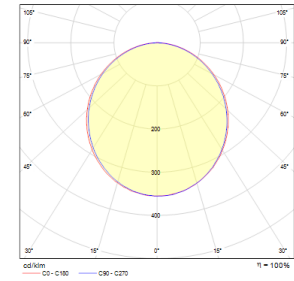

Order Code	W	Lm	CCT	CRI	L (mm)	Ceiling Cutting (mm)	Kg
02155.71.30.015	15	1270	3000	Ra>80	590	65x580	0,9
02155.71.40.016	15	1350	4000	Ra>80	590	65x580	0,9
02155.71.30.021	21	1660	3000	Ra>80	590	65x580	0,9
02155.71.40.022	21	1750	4000	Ra>80	590	65x580	0,9
02155.71.30.023	22	2050	3000	Ra>80	870	65x860	1,4
02155.71.40.024	22	2160	4000	Ra>80	870	65x860	1,4
02155.71.30.032	31	2595	3000	Ra>80	870	65x860	1,4
02155.71.40.033	31	2730	4000	Ra>80	870	65x860	1,4
02155.71.30.031	29	2365	3000	Ra>80	1150	65x1140	1,9
02155.71.40.032	29	2490	4000	Ra>80	1150	65x1140	1,9
02155.71.30.043	42	3580	3000	Ra>80	1150	65x1140	1,9
02155.71.40.044	42	3770	4000	Ra>80	1150	65x1140	1,9
02155.71.30.038	36	3300	3000	Ra>80	1430	65x1420	2,3
02155.71.40.039	36	3900	4000	Ra>80	1430	65x1420	2,3
02155.71.30.053	52	4750	3000	Ra>80	1430	65x1420	2,3
02155.71.40.055	52	5500	4000	Ra>80	1430	65x1420	2,3
02155.71.30.046	44	4010	3000	Ra>80	1710	65x1700	2,75
02155.71.40.048	44	4800	4000	Ra>80	1710	65x1700	2,75
02155.71.30.064	62	5640	3000	Ra>80	1710	65x1700	2,75
02155.71.40.066	62	5940	4000	Ra>80	1710	65x1700	2,75