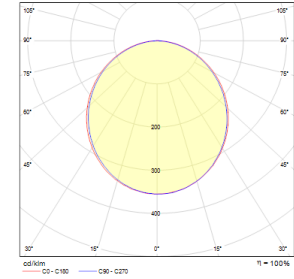

Lightline - 075

Indoor Lighting - Linear Lighting

TECHNICAL INFORMATION

Housing	Extruded Aluminum Profile
Side Cover	Metal Cover
Diffuser	Highly Transmissive Opal Diffuser
Paint	Electrostatic Powder Paint
Dimensions(mm)	75(W) x 82(H)

OPTICAL SPECIFICATIONS

Optics	Symmetrical
Light Output Angle	120°
UGR Value	UGR ≤ 22
CRI	CRI ≥ 80
Color Bin Value	Mc Adams ≤ 3

ELECTRICAL

Power (W)	15-62W
Power Factor	>0.95
Light Source	SMD Mid Power LED
Cabling	Halogen-Free
Input Voltage	220-240V AC / 50-60 Hz
LED Driver	High Efficiency Constant Current Output
Ambient Temperature	-20°C / +50°C
LED Lifetime L80B50	>50.000 Hour