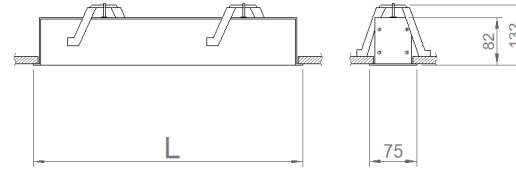

Lightline - 075

Indoor Lighting - Linear Lighting

TECHNICAL INFORMATION

Housing	Extruded Aluminum Profile
Side Cover	Metal Cover
Diffuser	Highly Transmissive Opal Diffuser
Paint	Electrostatic Powder Paint
Dimensions(mm)	75(W) x 82(H)