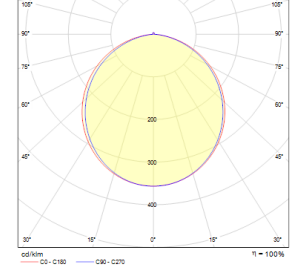

U-Line

Indoor Lighting - Pendant Lighting

Colour Options

TECHNICAL INFORMATION

Housing	Extruded Aluminum Profile
Diffuser	High Transmittance Opal Diffuser
Paint	Electrostatic Powder Painted
Dimensions(mm)	95(W) x 24(H)

OPTICAL SPECIFICATIONS

Optics	Direct
Light Output Angle	120°
UGR Value	UGR ≤ 22
CRI	CRI ≥ 80
Color Bin Value	Mc Adams ≤ 3

ELECTRICAL

Power (W)	36W
Power Factor	>0.95
Light Source	SMD Mid Power LED
Cabling	Halogen-Free
Input Voltage	220-240V AC / 50-60 Hz
LED Driver	High Efficiency Constant Current Output
Ambient Temperature	-20°C / +50°C
LED Lifetime L80B50	>50.000 Hour

OPTIONAL

- DALI	- 1-10V DIM
- Tunable White	- Emergency Lighting Unit
- CRI > 90	- 2700K ~ 6500K
- Different RAL Color Options	- Plug-in Energy Input Connector
- Class-II Protection Class	- AC-DC Supply(MBS)

ASSEMBLY

Installation Type	Pendant
Mounting Apparatus	Height Adjustable Hanging Wire

Order Code	W	Lm	CCT	CRI	L (mm)	Kg
01132.13.40.036	36	3600	4000	Ra>80	1320	1.4