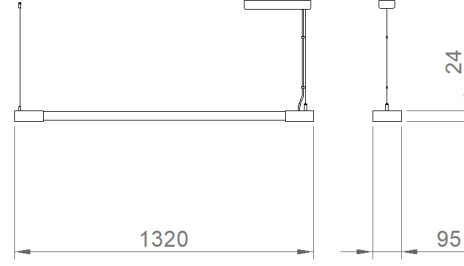

U-Line

Indoor Lighting - Pendant Lighting

Colour Options

TECHNICAL INFORMATION

Housing	Extruded Aluminum Profile
Diffuser	High Transmittance Opal Diffuser
Paint	Electrostatic Powder Painted
Dimensions(mm)	95(W) x 24(H)

OPTICAL SPECIFICATIONS

Optics	Direct
Light Output Angle	120°
UGR Value	UGR ≤ 22
CRI	CRI ≥ 80
Color Bin Value	Mc Adams ≤ 3

ELECTRICAL

Power (W)	36W
Power Factor	>0.95
Light Source	SMD Mid Power LED
Cabling	Halogen-Free
Input Voltage	220-240V AC / 50-60 Hz
LED Driver	High Efficiency Constant Current Output
Ambient Temperature	-20°C / +50°C
LED Lifetime L80B50	>50.000 Hour

OPTIONAL

- DALI	- 1-10V DIM
- Tunable White	- Emergency Lighting Unit
- CRI > 90	- 2700K ~ 6500K
- Different RAL Color Options	- Plug-in Energy Input Connector
- Class-II Protection Class	- AC-DC Supply(MBS)

ASSEMBLY

Installation Type	Pendant
Mounting Apparatus	Height Adjustable Hanging Wire

Order Code	W	Lm	CCT	CRI	L (mm)	Kg
01132.13.40.036	36	3600	4000	Ra>80	1320	1.4