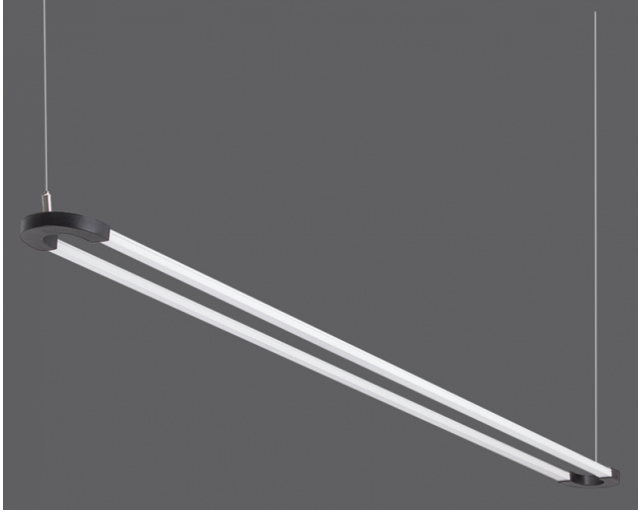

# U-Line

Indoor Lighting - Pendant Lighting

## TECHNICAL INFORMATION

<b>Housing</b>	Extruded Aluminum Profile
<b>Diffuser</b>	High Transmittance Opal Diffuser
<b>Paint</b>	Electrostatic Powder Painted
<b>Dimensions(mm)</b>	95(W) x 24(H)