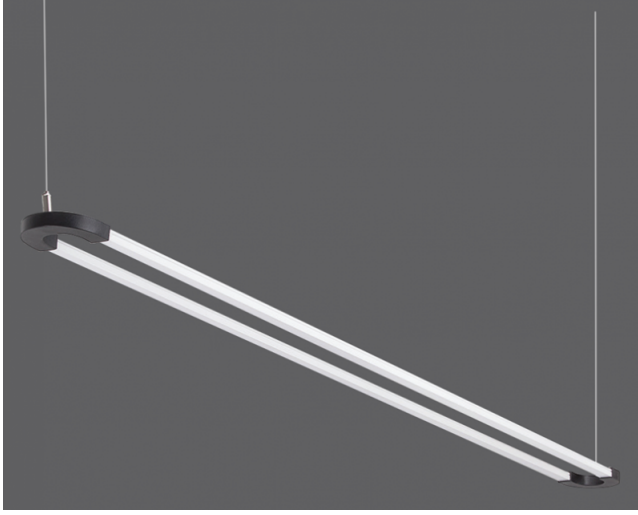

U-Line

Indoor Lighting - Pendant Lighting

Colour Options

TECHNICAL INFORMATION

Housing	Extruded Aluminum Profile
Diffuser	High Transmittance Opal Diffuser
Paint	Electrostatic Powder Painted
Dimensions(mm)	95(W) x 24(H)

OPTICAL SPECIFICATIONS

Optics	Direct
Light Output Angle	120°
UGR Value	UGR ≤ 22
CRI	CRI ≥ 80
Color Bin Value	Mc Adams ≤ 3

ELECTRICAL

Power (W)	36W
Power Factor	>0.95
Light Source	SMD Mid Power LED
Cabling	Halogen-Free
Input Voltage	220-240V AC / 50-60 Hz
LED Driver	High Efficiency Constant Current Output
Ambient Temperature	-20°C / +50°C
LED Lifetime L80B50	>50.000 Hour

OPTIONAL

- DALI	- 1-10V DIM
- Tunable White	- Emergency Lighting Unit
- CRI > 90	- 2700K ~ 6500K
- Different RAL Color Options	- Plug-in Energy Input Connector
- Class-II Protection Class	- AC-DC Supply(MBS)