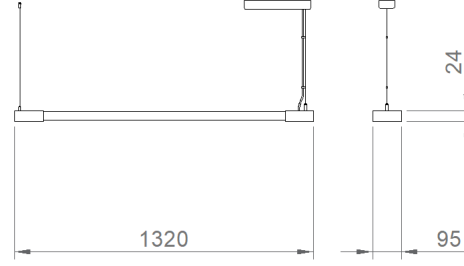

U-Line

Indoor Lighting - Pendant Lighting

Colour Options

TECHNICAL INFORMATION

Housing	Extruded Aluminum Profile
Diffuser	High Transmittance Opal Diffuser
Paint	Electrostatic Powder Painted
Dimensions(mm)	95(W) x 24(H)

OPTICAL SPECIFICATIONS

Optics	Direct
Light Output Angle	120°
UGR Value	UGR ≤ 22
CRI	CRI ≥ 80
Color Bin Value	Mc Adams ≤ 3

ELECTRICAL

Power (W)	36W
Power Factor	>0.95
Light Source	SMD Mid Power LED
Cabling	Halogen-Free
Input Voltage	220-240V AC / 50-60 Hz
LED Driver	High Efficiency Constant Current Output
Ambient Temperature	-20°C / +50°C
LED Lifetime L80B50	>50.000 Hour

OPTIONAL

- DALI	- 1-10V DIM
- Tunable White	- Emergency Lighting Unit
- CRI > 90	- 2700K ~ 6500K
- Different RAL Color Options	- Plug-in Energy Input Connector
- Class-II Protection Class	- AC-DC Supply(MBS)

ASSEMBLY

Installation Type	Pendant
Mounting Apparatus	Height Adjustable Hanging Wire

Order Code	W	Lm	CCT	CRI	L (mm)	Kg
01132.13.30.035	36	3500	3000	Ra>80	1320	1.4
01132.13.40.036	36	3600	4000	Ra>80	1320	1.4