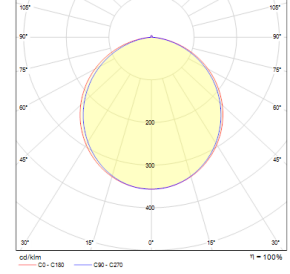

U-Line

Indoor Lighting - Pendant Lighting

Colour Options

TECHNICAL INFORMATION

Housing	Extruded Aluminum Profile
Diffuser	High Transmittance Opal Diffuser
Paint	Electrostatic Powder Painted
Dimensions(mm)	95(W) x 24(H)

OPTICAL SPECIFICATIONS

Optics	Direct
Light Output Angle	120°
UGR Value	UGR ≤ 22
CRI	CRI ≥ 80
Color Bin Value	Mc Adams ≤ 3

ELECTRICAL

Power (W)	36W
Power Factor	>0.95
Light Source	SMD Mid Power LED
Cabling	Halogen-Free
Input Voltage	220-240V AC / 50-60 Hz
LED Driver	High Efficiency Constant Current Output
Ambient Temperature	-20°C / +50°C
LED Lifetime L80B50	>50.000 Hour

OPTIONAL

- DALI	- 1-10V DIM
- Tunable White	- Emergency Lighting Unit
- CRI > 90	- 2700K ~ 6500K
- Different RAL Color Options	- Plug-in Energy Input Connector
- Class-II Protection Class	- AC-DC Supply(MBS)

ASSEMBLY

Installation Type	Pendant
Mounting Apparatus	Height Adjustable Hanging Wire

Order Code	W	Lm	CCT	CRI	L (mm)	Kg
01132.13.30.035	36	3500	3000	Ra>80	1320	1.4
01132.13.40.036	36	3600	4000	Ra>80	1320	1.4