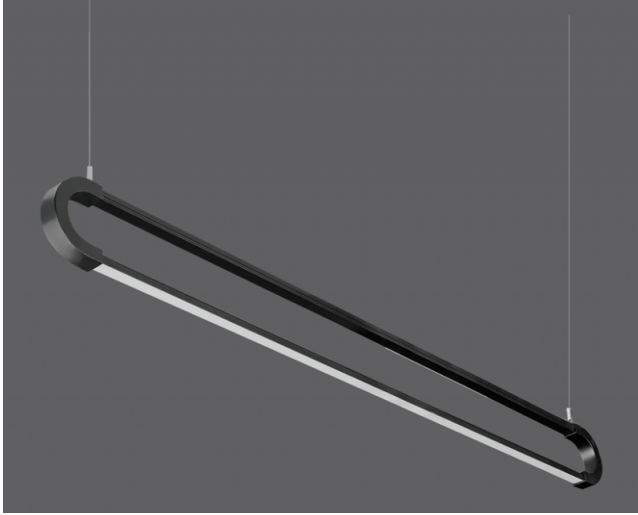

U-Line

Indoor Lighting - Pendant Lighting

Colour Options

TECHNICAL INFORMATION

Housing	Extruded Aluminum Profile
Diffuser	High Transmittance Opal Diffuser
Paint	Electrostatic Powder Painted
Dimensions(mm)	24(W) x 95(H)

OPTICAL SPECIFICATIONS

Optics	Direct-Indirect
Light Output Angle	120°
UGR Value	UGR ≤ 22
CRI	CRI ≥ 80
Color Bin Value	Mc Adams ≤ 3

ELECTRICAL

Power (W)	36W
Power Factor	>0.95
Light Source	SMD Mid Power LED
Cabling	Halogen-Free
Input Voltage	220-240V AC / 50-60 Hz
LED Driver	High Efficiency Constant Current Output
Ambient Temperature	-20°C / +50°C
LED Lifetime L80B50	>50.000 Hour

OPTIONAL

- DALI	- 1-10V DIM
- Tunable White	- Emergency Lighting Unit
- CRI > 90	- 2700K ~ 6500K
- Different RAL Color Options	- Plug-in Energy Input Connector
- Class-II Protection Class	- AC-DC Supply(MBS)