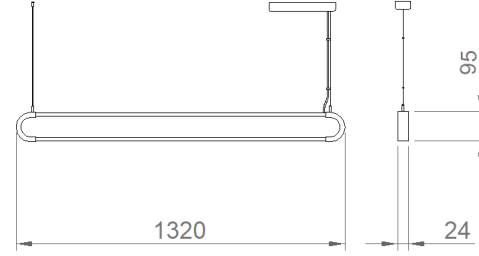

U-Line

Indoor Lighting - Pendant Lighting

Colour Options

TECHNICAL INFORMATION

Housing	Extruded Aluminum Profile
Diffuser	High Transmittance Opal Diffuser
Paint	Electrostatic Powder Painted
Dimensions(mm)	24(W) x 95(H)

OPTICAL SPECIFICATIONS

Optics	Direct-Indirect
Light Output Angle	120°
UGR Value	UGR ≤ 22
CRI	CRI ≥ 80
Color Bin Value	Mc Adams ≤ 3

ELECTRICAL

Power (W)	36W
Power Factor	>0.95
Light Source	SMD Mid Power LED
Cabling	Halogen-Free
Input Voltage	220-240V AC / 50-60 Hz
LED Driver	High Efficiency Constant Current Output
Ambient Temperature	-20°C / +50°C
LED Lifetime L80B50	>50.000 Hour

ASSEMBLY

Installation Type	Pendant
Mounting Apparatus	Height Adjustable Hanging Wire

Order Code	W	Lm	CCT	CRI	L (mm)	Kg
01131.13.30.035	36	3500	3000	Ra>80	1320	1.4
01131.13.40.036	36	3600	4000	Ra>80	1320	1.4