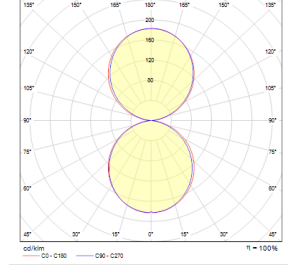

U-Line

Indoor Lighting - Pendant Lighting

Colour Options

TECHNICAL INFORMATION

Housing Extruded Aluminum Profile
Diffuser High Transmittance Opal Diffuser
Paint Electrostatic Powder Painted
Dimensions(mm) 24(W) x 95(H)

OPTICAL SPECIFICATIONS

Optics Direct-Indirect
Light Output Angle 120°
UGR Value UGR ≤ 22
CRI CRI ≥ 80
Color Bin Value Mc Adams ≤ 3

ELECTRICAL

Power (W) 36W
Power Factor >0.95
Light Source SMD Mid Power LED
Cabling Halogen-Free
Input Voltage 220-240V AC / 50-60 Hz
LED Driver High Efficiency Constant Current Output
Ambient Temperature -20°C / +50°C
LED Lifetime L80B50 >50.000 Hour

OPTIONAL

- DALI
- Tunable White
- CRI > 90
- Different RAL Color Options
- Class-II Protection Class

- 1-10V DIM
- Emergency Lighting Unit
- 2700K ~ 6500K
- Plug-in Energy Input Connector
- AC-DC Supply(MBS)

ASSEMBLY

Installation Type Pendant
Mounting Apparatus Height Adjustable Hanging Wire

Order Code	W	Lm	CCT	CRI	L (mm)	Kg
01131.13.30.035	36	3500	3000	Ra>80	1320	1.4
01131.13.40.036	36	3600	4000	Ra>80	1320	1.4