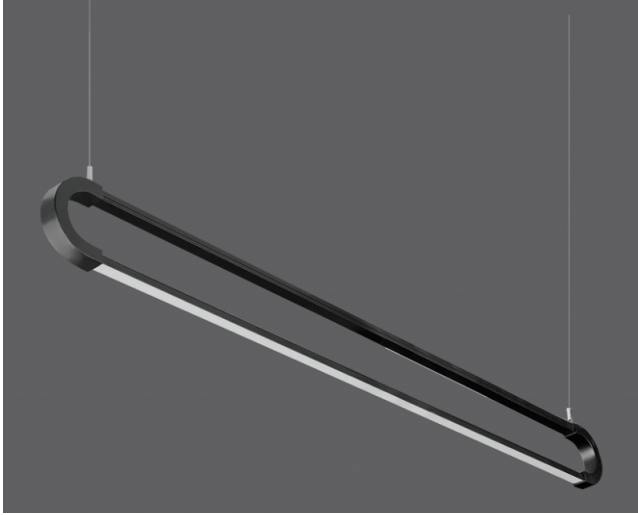

U-Line

Indoor Lighting - Pendant Lighting

Colour Options

TECHNICAL INFORMATION

Housing Extruded Aluminum Profile
Diffuser High Transmittance Opal Diffuser
Paint Electrostatic Powder Painted
Dimensions(mm) 24(W) x 95(H)

OPTICAL SPECIFICATIONS

Optics Direct-Indirect
Light Output Angle 120°
UGR Value UGR ≤ 22
CRI CRI ≥ 80
Color Bin Value Mc Adams ≤ 3

ELECTRICAL

Power (W) 36W
Power Factor >0.95
Light Source SMD Mid Power LED
Cabling Halogen-Free
Input Voltage 220-240V AC / 50-60 Hz
LED Driver High Efficiency Constant Current Output
Ambient Temperature -20°C / +50°C
LED Lifetime L80B50 >50.000 Hour

OPTIONAL

- DALI
- Tunable White
- CRI > 90
- Different RAL Color Options
- Class-II Protection Class

- 1-10V DIM
- Emergency Lighting Unit
- 2700K ~ 6500K
- Plug-in Energy Input Connector
- AC-DC Supply(MBS)