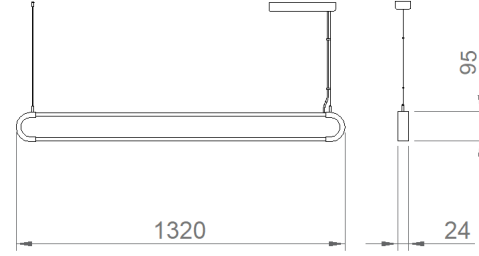

U-Line

Indoor Lighting - Pendant Lighting

Colour Options

TECHNICAL INFORMATION

Housing Extruded Aluminum Profile
Diffuser High Transmittance Opal Diffuser
Paint Electrostatic Powder Painted
Dimensions(mm) 24(W) x 95(H)

OPTICAL SPECIFICATIONS

Optics Direct-Indirect
Light Output Angle 120°
UGR Value UGR ≤ 22
CRI CRI ≥ 80
Color Bin Value Mc Adams ≤ 3

ELECTRICAL

Power (W) 36W
Power Factor >0.95
Light Source SMD Mid Power LED
Cabling Halogen-Free
Input Voltage 220-240V AC / 50-60 Hz
LED Driver High Efficiency Constant Current Output
Ambient Temperature -20°C / +50°C
LED Lifetime L80B50 >50.000 Hour

ASSEMBLY

Installation Type Pendant
Mounting Apparatus Height Adjustable Hanging Wire

Order Code	W	Lm	CCT	CRI	L (mm)	Kg
01131.13.30.035	36	3500	3000	Ra>80	1320	1.4
01131.13.40.036	36	3600	4000	Ra>80	1320	1.4