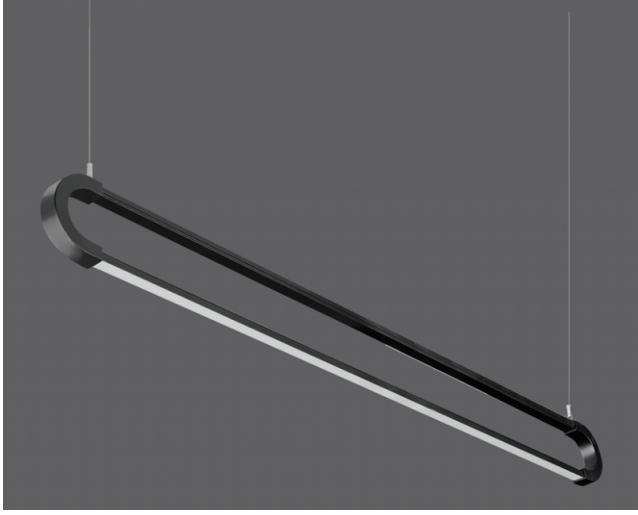

U-Line

Indoor Lighting - Pendant Lighting

Colour Options

TECHNICAL INFORMATION

Housing Extruded Aluminum Profile
Diffuser High Transmittance Opal Diffuser
Paint Electrostatic Powder Painted
Dimensions(mm) 24(W) x 95(H)

OPTICAL SPECIFICATIONS

Optics Direct-Indirect
Light Output Angle 120°
UGR Value UGR ≤ 22
CRI CRI ≥ 80
Color Bin Value Mc Adams ≤ 3

ELECTRICAL

Power (W) 36W
Power Factor >0.95
Light Source SMD Mid Power LED
Cabling Halogen-Free
Input Voltage 220-240V AC / 50-60 Hz
LED Driver High Efficiency Constant Current Output
Ambient Temperature -20°C / +50°C
LED Lifetime L80B50 >50.000 Hour

OPTIONAL

- DALI
- Tunable White
- CRI > 90
- Different RAL Color Options
- Class-II Protection Class
- 1-10V DIM
- Emergency Lighting Unit
- 2700K ~ 6500K
- Plug-in Energy Input Connector
- AC-DC Supply(MBS)