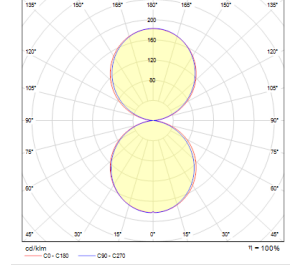

U-Line

Indoor Lighting - Pendant Lighting

Colour Options

TECHNICAL INFORMATION

Housing	Extruded Aluminum Profile
Diffuser	High Transmittance Opal Diffuser
Paint	Electrostatic Powder Painted
Dimensions(mm)	24(W) x 95(H)

OPTICAL SPECIFICATIONS

Optics	Direct-Indirect
Light Output Angle	120°
UGR Value	UGR ≤ 22
CRI	CRI ≥ 80
Color Bin Value	Mc Adams ≤ 3

ELECTRICAL

Power (W)	36W
Power Factor	>0.95
Light Source	SMD Mid Power LED
Cabling	Halogen-Free
Input Voltage	220-240V AC / 50-60 Hz
LED Driver	High Efficiency Constant Current Output
Ambient Temperature	-20°C / +50°C
LED Lifetime L80B50	>50.000 Hour

OPTIONAL

- DALI	- 1-10V DIM
- Tunable White	- Emergency Lighting Unit
- CRI > 90	- 2700K ~ 6500K
- Different RAL Color Options	- Plug-in Energy Input Connector
- Class-II Protection Class	- AC-DC Supply(MBS)

ASSEMBLY

Installation Type	Pendant
Mounting Apparatus	Height Adjustable Hanging Wire

Order Code	W	Lm	CCT	CRI	L (mm)	Kg
01131.13.30.035	36	3500	3000	Ra>80	1320	1.4
01131.13.40.036	36	3600	4000	Ra>80	1320	1.4