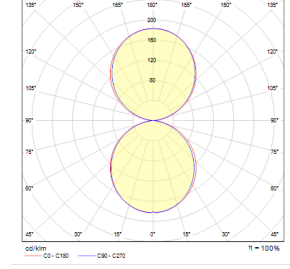

U-Line

Indoor Lighting - Pendant Lighting

Colour Options

TECHNICAL INFORMATION

Housing Extruded Aluminum Profile
Diffuser High Transmittance Opal Diffuser
Paint Electrostatic Powder Painted
Dimensions(mm) 24(W) x 95(H)

OPTICAL SPECIFICATIONS

Optics Direct-Indirect
Light Output Angle 120°
UGR Value UGR ≤ 22
CRI CRI ≥ 80
Color Bin Value Mc Adams ≤ 3

ELECTRICAL

Power (W) 36W
Power Factor >0.95
Light Source SMD Mid Power LED
Cabling Halogen-Free
Input Voltage 220-240V AC / 50-60 Hz
LED Driver High Efficiency Constant Current Output
Ambient Temperature -20°C / +50°C
LED Lifetime L80B50 >50.000 Hour

OPTIONAL

- DALI
- Tunable White
- CRI > 90
- Different RAL Color Options
- Class-II Protection Class
- 1-10V DIM
- Emergency Lighting Unit
- 2700K ~ 6500K
- Plug-in Energy Input Connector
- AC-DC Supply(MBS)

ASSEMBLY

Installation Type Pendant
Mounting Apparatus Height Adjustable Hanging Wire

Order Code	W	Lm	CCT	CRI	L (mm)	Kg
01131.13.30.035	36	3500	3000	Ra>80	1320	1.4
01131.13.40.036	36	3600	4000	Ra>80	1320	1.4