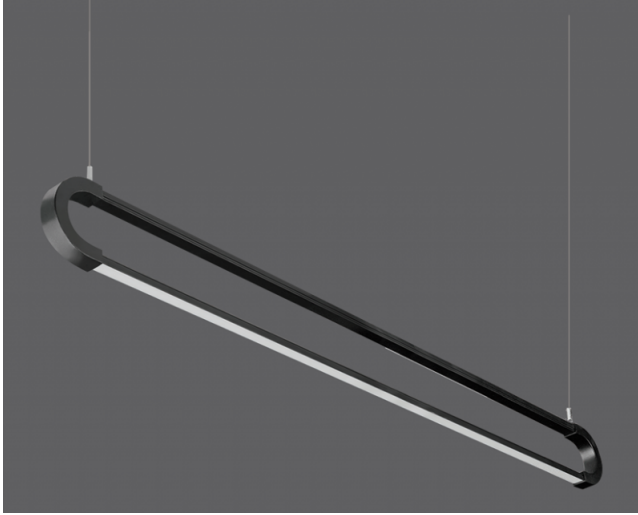

U-Line

Indoor Lighting - Pendant Lighting

Colour Options

TECHNICAL INFORMATION

Housing Extruded Aluminum Profile
Diffuser High Transmittance Opal Diffuser
Paint Electrostatic Powder Painted
Dimensions(mm) 24(W) x 95(H)

OPTICAL SPECIFICATIONS

Optics Direct-Indirect
Light Output Angle 120°
UGR Value UGR ≤ 22
CRI CRI ≥ 80
Color Bin Value Mc Adams ≤ 3

ELECTRICAL

Power (W) 36W
Power Factor >0.95
Light Source SMD Mid Power LED
Cabling Halogen-Free
Input Voltage 220-240V AC / 50-60 Hz
LED Driver High Efficiency Constant Current Output
Ambient Temperature -20°C / +50°C
LED Lifetime L80B50 >50.000 Hour

OPTIONAL

- DALI
- Tunable White
- CRI > 90
- Different RAL Color Options
- Class-II Protection Class
- 1-10V DIM
- Emergency Lighting Unit
- 2700K ~ 6500K
- Plug-in Energy Input Connector
- AC-DC Supply(MBS)