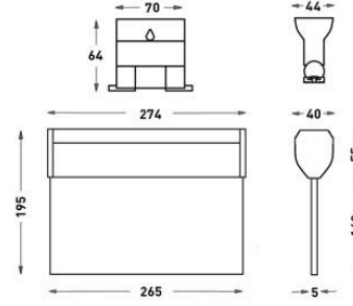

# Run

Indoor Lighting - Emergency Lighting and Directional Luminaire

Order Code	W	How to use	Battery	WxHxL (mm)	Kg
80412.010.002.D- IK01-IK02	4,87	Çift Yüzlü	3H	40X210X300	0,800