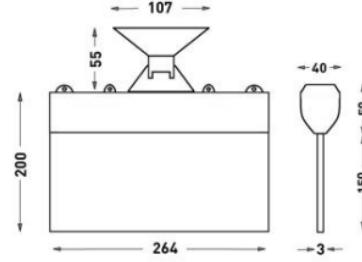

## ASSEMBLY

**Installation Type** Under Plaster, Surface Mounted  
**Mounting Apparatus** Metal Bracket

Order Code	W	Lm	How to use	Battery	WxHxL (mm)	Kg
80512.000.022-IK22-I K23	1,2	20	Çift Yüzlü	3H	40x200x264	0,33