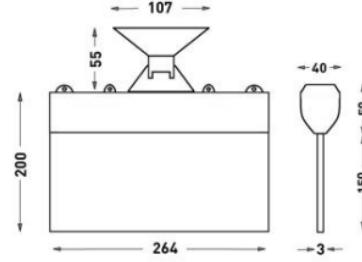

## ASSEMBLY

**Installation Type** Under Plaster, Surface Mounted  
**Mounting Apparatus** Metal Bracket

Order Code	W	Lm	How to use	Battery	WxHxL (mm)	Kg
80511.000.024-IK24	1,2	20	Tek Yüzlü	3H	40x200x264	0,33