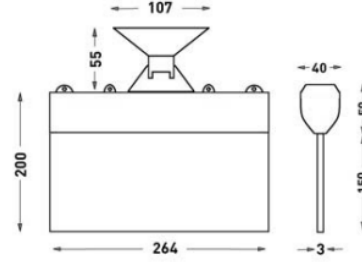

## ASSEMBLY

**Installation Type** Under Plaster, Surface Mounted  
**Mounting Apparatus** Metal Bracket

Order Code	W	Lm	How to use	Battery	WxHxL (mm)	Kg
80511.000.023-IK23	1,2	20	Tek Yüzlü	3H	40x200x264	0,33