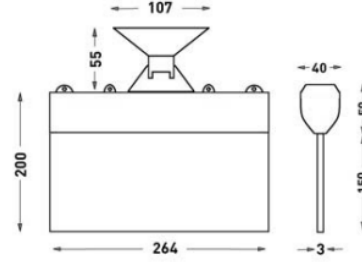

## ASSEMBLY

**Installation Type** Under Plaster, Surface Mounted  
**Mounting Apparatus** Metal Bracket

Order Code	W	Lm	How to use	Battery	WxHxL (mm)	Kg
80511.000.022-IK22	1,2	20	Tek Yüzlü	3H	40x200x264	0,33