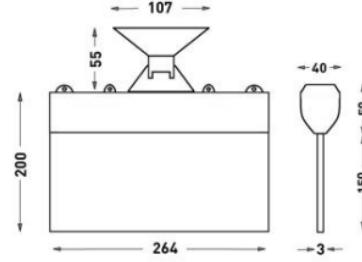

## ASSEMBLY

**Installation Type** Under Plaster, Surface Mounted  
**Mounting Apparatus** Metal Bracket

Order Code	W	Lm	How to use	Battery	WxHxL (mm)	Kg
80511.000.021-IK21	1,2	20	Tek Yüzlü	3H	40x200x264	0,33