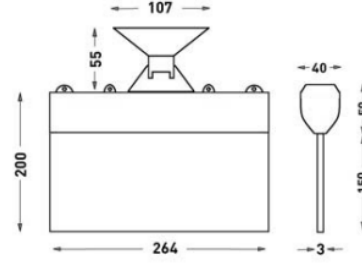

## ASSEMBLY

**Installation Type** Under Plaster, Surface Mounted  
**Mounting Apparatus** Metal Bracket

Order Code	W	Lm	How to use	Battery	WxHxL (mm)	Kg
80511.000.019-IK19	1,2	20	Tek Yüzlü	3H	40x200x264	0,33