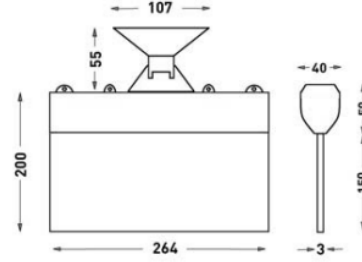

## ASSEMBLY

**Installation Type** Under Plaster, Surface Mounted  
**Mounting Apparatus** Metal Bracket

Order Code	W	Lm	How to use	Battery	WxHxL (mm)	Kg
80511.000.017-1K17	1,2	20	Tek Yüzlü	3H	40x200x264	0,33