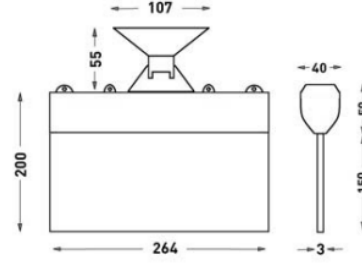

## ASSEMBLY

**Installation Type** Under Plaster, Surface Mounted  
**Mounting Apparatus** Metal Bracket

Order Code	W	Lm	How to use	Battery	WxHxL (mm)	Kg
80511.000.016-IK16	1,2	20	Tek Yüzlü	3H	40x200x264	0,33