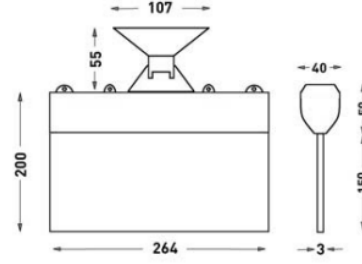

## ASSEMBLY

**Installation Type** Under Plaster, Surface Mounted  
**Mounting Apparatus** Metal Bracket

Order Code	W	Lm	How to use	Battery	WxHxL (mm)	Kg
80511.000.015-IK16	1,2	20	Tek Yüzlü	3H	40x200x264	0,33