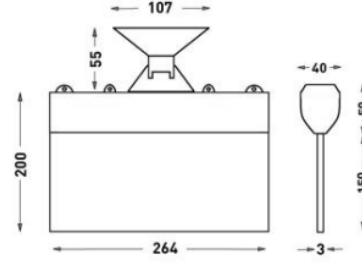

OPTICAL SPECIFICATIONS

ELECTRICAL

Power (W) 1.2W
Power Factor >0.90
Light Source SMD Mid Power LED
Input Voltage 220-240V AC / 50-60 Hz
LED Driver High Efficiency Constant Current Output Rail Drive
Ambient Temperature 0°C / +40°C
LED Lifetime L80B50 >50.000 Hour

ASSEMBLY

Installation Type Under Plaster, Surface Mounted
Mounting Apparatus Metal Bracket

Order Code	W	Lm	How to use	Battery	WxHxL (mm)	Kg
80511.000.014-IK14	1,2	20	Tek Yüzlü	3H	40x200x264	0,33