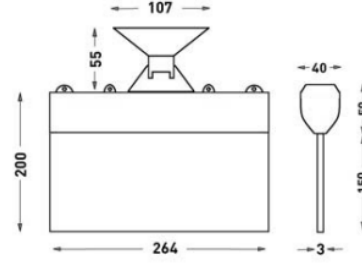

OPTICAL SPECIFICATIONS

ELECTRICAL

Power (W) 1.2W
Power Factor >0.90
Light Source SMD Mid Power LED
Input Voltage 220-240V AC / 50-60 Hz
LED Driver High Efficiency Constant Current Output Rail Drive
Ambient Temperature 0°C / +40°C
LED Lifetime L80B50 >50.000 Hour

ASSEMBLY

Installation Type Under Plaster, Surface Mounted
Mounting Apparatus Metal Bracket

Order Code	W	Lm	How to use	Battery	WxHxL (mm)	Kg
80511.000.012-IK12	1,2	20	Tek Yüzlü	3H	40x200x264	0,33