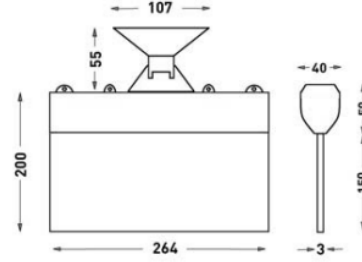

## ASSEMBLY

**Installation Type** Under Plaster, Surface Mounted  
**Mounting Apparatus** Metal Bracket

Order Code	W	Lm	How to use	Battery	WxHxL (mm)	Kg
80511.000.011-IK11	1,2	20	Tek Yüzlü	3H	40x200x264	0,33