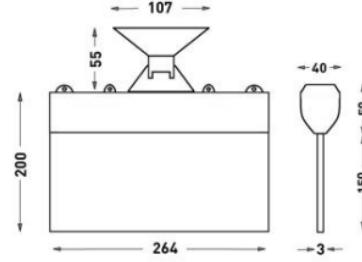

OPTICAL SPECIFICATIONS

ELECTRICAL

Power (W) 1.2W
Power Factor >0.90
Light Source SMD Mid Power LED
Input Voltage 220-240V AC / 50-60 Hz
LED Driver High Efficiency Constant Current Output Rail Drive
Ambient Temperature 0°C / +40°C
LED Lifetime L80B50 >50.000 Hour

ASSEMBLY

Installation Type Under Plaster, Surface Mounted
Mounting Apparatus Metal Bracket

Order Code	W	Lm	How to use	Battery	WxHxL (mm)	Kg
80511.000.011-IK11	1,2	20	Tek Yüzlü	3H	40x200x264	0,33