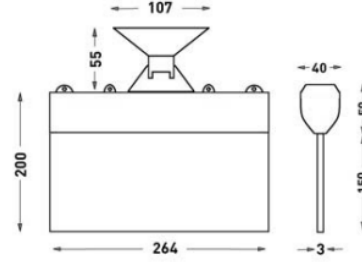

## ASSEMBLY

**Installation Type** Under Plaster, Surface Mounted  
**Mounting Apparatus** Metal Bracket

Order Code	W	Lm	How to use	Battery	WxHxL (mm)	Kg
80511.000.001-1K01	1,2	20	Tek Yüzlü	3H	40x200x264	0,33