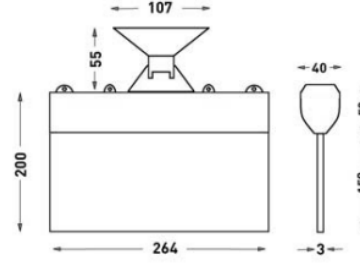

Order Code	W	Lm	How to use	Battery	WxHxL (mm)	Kg
80511.000.001-IK01	1,2	20	Tek Yüzlü	3H	40x200x264	0,33
80511.000.002-IK02	1,2	20	Tek Yüzlü	3H	40x200x264	0,33
80511.000.003-IK03	1,2	20	Tek Yüzlü	3H	40x200x264	0,33
80511.000.004-IK04	1,2	20	Tek Yüzlü	3H	40x200x264	0,33
80511.000.005-IK05	1,2	20	Tek Yüzlü	3H	40x200x264	0,33
80511.000.006-IK06	1,2	20	Tek Yüzlü	3H	40x200x264	0,33
80511.000.007-IK07	1,2	20	Tek Yüzlü	3H	40x200x264	0,33
80511.000.008-IK08	1,2	20	Tek Yüzlü	3H	40x200x264	0,33
80511.000.009-IK09	1,2	20	Tek Yüzlü	3H	40x200x264	0,33
80511.000.010-IK10	1,2	20	Tek Yüzlü	3H	40x200x264	0,33
80511.000.011-IK11	1,2	20	Tek Yüzlü	3H	40x200x264	0,33
80511.000.012-IK12	1,2	20	Tek Yüzlü	3H	40x200x264	0,33
80511.000.013-IK13	1,2	20	Tek Yüzlü	3H	40x200x264	0,33
80511.000.014-IK14	1,2	20	Tek Yüzlü	3H	40x200x264	0,33
80511.000.015-IK16	1,2	20	Tek Yüzlü	3H	40x200x264	0,33
80511.000.016-IK16	1,2	20	Tek Yüzlü	3H	40x200x264	0,33
80511.000.017-IK17	1,2	20	Tek Yüzlü	3H	40x200x264	0,33
80511.000.018-IK18	1,2	20	Tek Yüzlü	3H	40x200x264	0,33
80511.000.019-IK19	1,2	20	Tek Yüzlü	3H	40x200x264	0,33
80511.000.020-IK20	1,2	20	Tek Yüzlü	3H	40x200x264	0,33
80511.000.021-IK21	1,2	20	Tek Yüzlü	3H	40x200x264	0,33
80511.000.022-IK22	1,2	20	Tek Yüzlü	3H	40x200x264	0,33
80511.000.023-IK23	1,2	20	Tek Yüzlü	3H	40x200x264	0,33
80511.000.024-IK24	1,2	20	Tek Yüzlü	3H	40x200x264	0,33
80512.000.001-IK01-I K02	1,2	20	Çift Yüzlü	3H	40x200x264	0,33
80512.000.003-IK03-I K04	1,2	20	Çift Yüzlü	3H	40x200x264	0,33
80512.000.005-IK05-I K06	1,2	20	Çift Yüzlü	3H	40x200x264	0,33
80512.000.007-IK07-I K08	1,2	20	Çift Yüzlü	3H	40x200x264	0,33
80512.000.009-IK09-I K10	1,2	20	Çift Yüzlü	3H	40x200x264	0,33
80512.000.011-IK11-I K12	1,2	20	Çift Yüzlü	3H	40x200x264	0,33
80512.000.013-IK13-I K14	1,2	20	Çift Yüzlü	3H	40x200x264	0,33
80512.000.015-IK15-I K16	1,2	20	Çift Yüzlü	3H	40x200x264	0,33
80512.000.017-IK17-I	1,2	20	Çift Yüzlü	3H	40x200x264	0,33