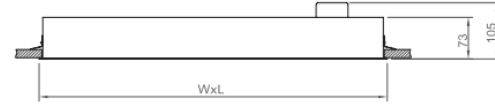

OPTICAL SPECIFICATIONS

Light Distribution	Symmetrical
Light Output Angle	120°
UGR Value	80
Color Bin Value	Mc Adams < 3
Color Temperature (CCT)	3000K/4000K

ELECTRICAL

Power (W)	9-31W
Power Factor	>95
Light Source	SMD Mid Power LED
Cabling	Halogen-Free
Input Voltage	220-240V / 50-60 Hz

OPTIONAL

DALI
Emergency Lighting Unit
Tunable White

ASSEMBLY

Installation Type Under Plaster

Order Code	W	Lm	CCT	CRI	WxLxHxH 2 (mm)	Ceiling Cutting (mm)	Kg
02120.33.30.008	9	800	3000	Ra>80	295x295x7 3x105	275x275	2,1
02120.33.40.009	9	850	4000	Ra>80	295x295x7 3x105	275x275	2,1
02121.66.30.032	31	3200	3000	Ra>80	595x595x7 3x105	575x575	4,1
02121.66.40.033	31	3300	4000	Ra>80	595x595x7 3x105	575x575	4,1