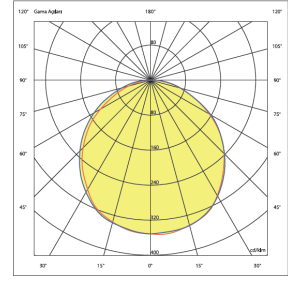

Order Code	W	Lm	CCT	CRI	WxLxHxH 2 (mm)	Ceiling Cutting (mm)	Kg
02120.33.30.008	9	800	3000	Ra>80	295x295x7 3x105	275x275	2,1
02120.33.40.009	9	850	4000	Ra>80	295x295x7 3x105	275x275	2,1
02121.66.30.032	31	3200	3000	Ra>80	595x595x7 3x105	575x575	4,1
02121.66.40.033	31	3300	4000	Ra>80	595x595x7 3x105	575x575	4,1