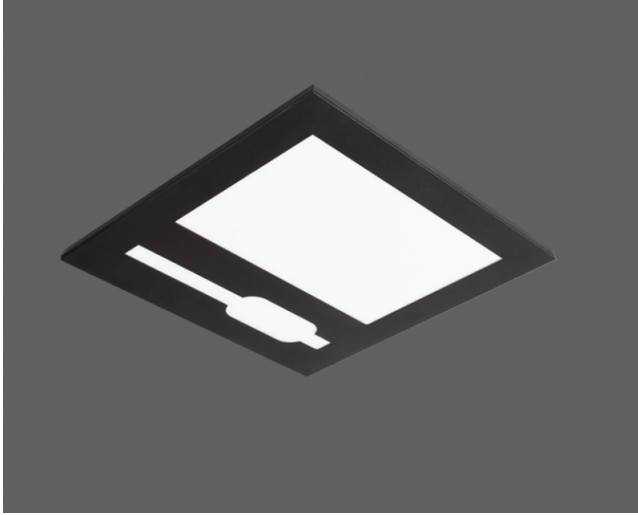

# Orion

Indoor Lighting - Recessed Lighting

## TECHNICAL INFORMATION

<b>Housing</b>	Electrostatic coated steel sheet
<b>Optics</b>	Highly transmissive opal diffuser
<b>LED Lifetime</b>	50.000 hours
<b>L80B50</b>	
<b>Mounting System</b>	Recessed

## OPTIONAL

DALI  
Emergency Lighting Unit  
Tunable White