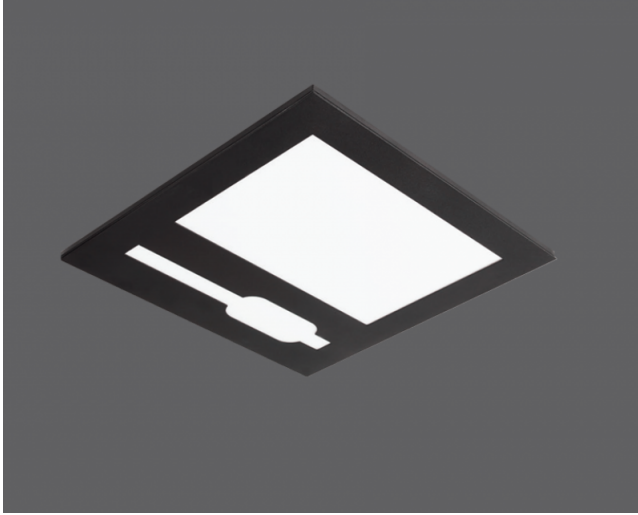

Orion

Indoor Lighting - Recessed Lighting

TECHNICAL INFORMATION

Housing	Electrostatic coated steel sheet
Optics	Highly transmissive opal diffuser
LED Lifetime	50.000 hours
L80B50	
Mounting System	Recessed

OPTICAL SPECIFICATIONS

Light Distribution	Symmetrical
Light Output Angle	120°
UGR Value	80
Color Bin Value	Mc Adams < 3
Color Temperature (CCT)	3000K/4000K

ELECTRICAL

Power (W)	9-31W
Power Factor	>95
Light Source	SMD Mid Power LED
Cabling	Halogen-Free
Input Voltage	220-240V / 50-60 Hz